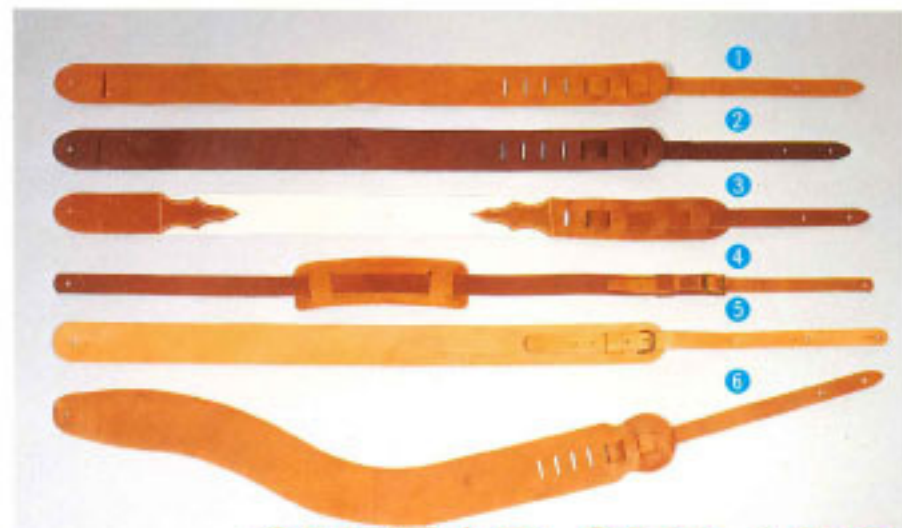

GUITAR STRAPS

①S-1000	¥1,000	Color/Natural, Brown, Black
②S-2000	¥2,000	Color/Natural, Brown, Black
③S-2000C	¥2,000	Color/Canvas*Leather
④S-2500	¥25,000	Color/Natural, Brown, Black
⑤S-3000	¥3,000	Color/Natural
⑥S-3500	¥3,500	Color/Natural

GUITAR CACES

FST-1E	¥12,000	FMG-1	¥15,000	SILVER SOFT CASES
RST-1	¥16,000	FEG-1	¥15,000	
FJB-1E	¥13,000	FBG-1	¥15,000	
RJB-1	¥17,000	FEB-1	¥16,000	
FFV-1	¥16,000	FAB-1	¥16,000	
FEX-1	¥15,000	FAB-1M	¥16,000	
FYB-1	¥15,000	FSG-1W	¥16,000	
RLG-1	¥14,000			
SOFT CASES		STRATOCASTER STYLE	¥6,500	
FLYING V STYLE	¥8,000	LES PAUL STYLE	¥6,500	
EXPLORER STYLE	¥8,000	JB*PB STYLE	¥7,000