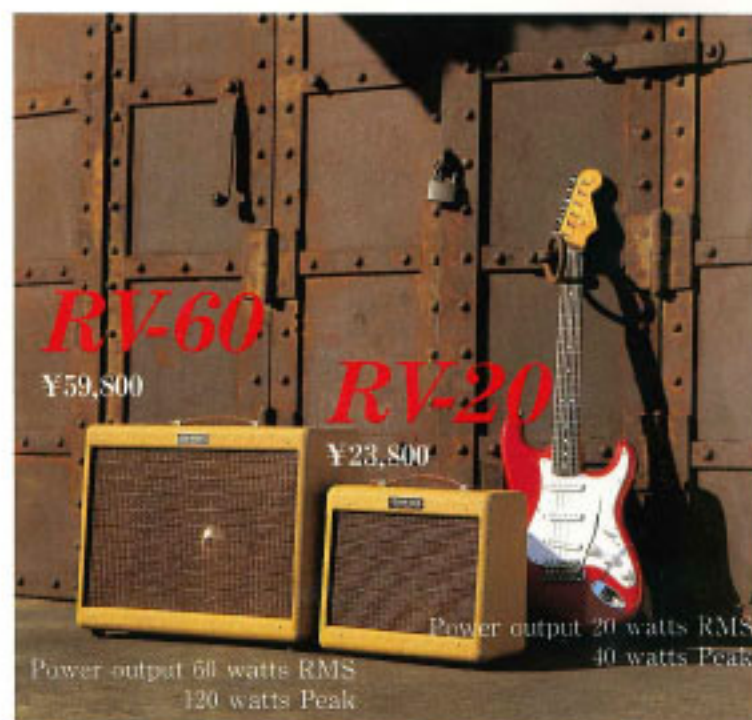

Guitar & Bass Amplifiers "GYRO" Series.

GRT-100E

TUBE AMP
BOOGIE STYLE

Y148,000

GR-60

Y65,000

Power output 60 watts RMS
120 watts Peak

Vintage Amplifiers "RV" Series.