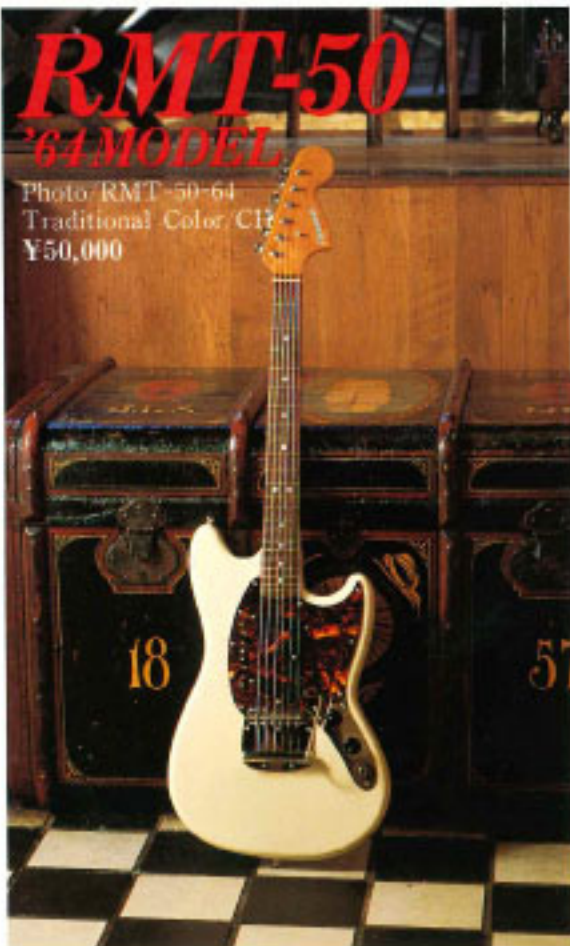

RMT-50

'64 MODEL

Photo/RMT-50-64

Traditional Color/CH
¥50,000