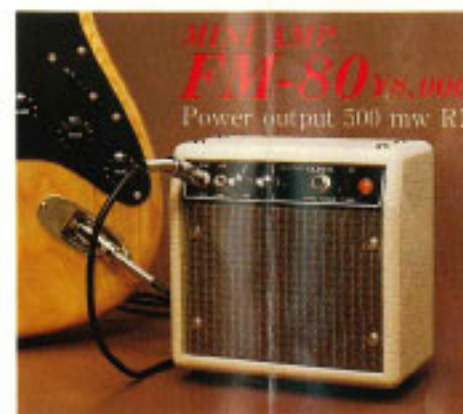

OVER DRIVE & POWER BOOST
RB-3000 ¥3,000

STRATOCASTER BOOSTER
SB-3000 ¥3,000

SUPER SNAKE CORDS

| | |
|---|--------|
| SS-0.5m | ¥1,100 |
| SS-1m | ¥1,200 |
| SS-3m | ¥1,400 |
| SS-5m | ¥1,700 |
| SS-7m | ¥2,000 |
| Color/Blue, Yellow, Orange, Red, Green, Black | |