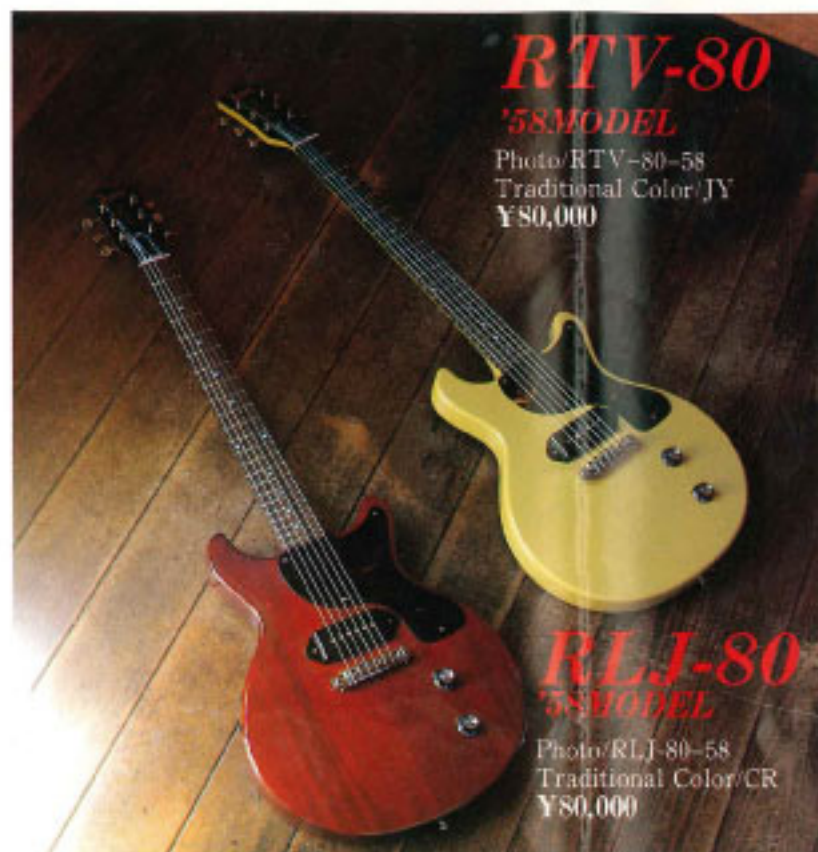

RLG-120 '59MODEL

Photo/RLG-120-59
¥120,000
Traditional Color/COS

RLG-50 '59MODEL

Photo/RLG-50-59
¥50,000

RLC-60 '60MODEL

Photo/RLC-60-60
¥60,000
Traditional Color/TS

The Revival "Burny" Series.

THE FUNCTION SERIES