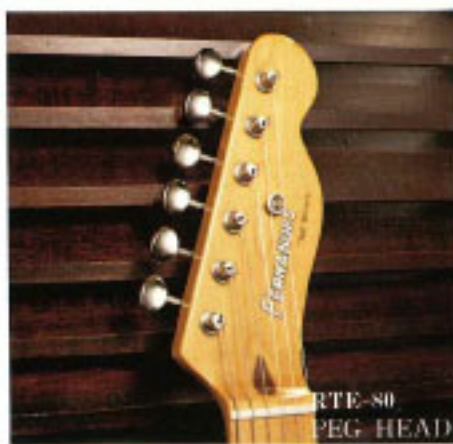

The Revival. RTE Series.

RTE-80

'48 MODEL

Broadcaster style

Photo/RTE-80-51
Traditional Color/BLD
¥80,000