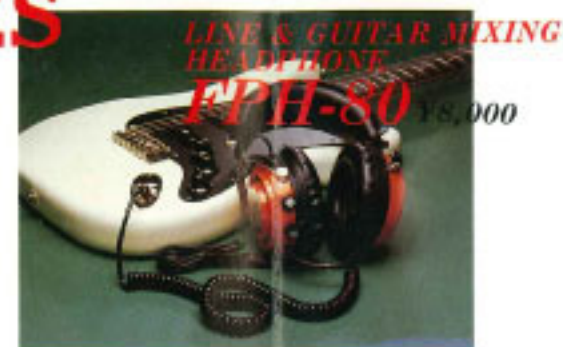

ACCESSORIES

GUITAR STRINGS

SUPER LIGHT GAUGE-SL

E-1st	.008	¥60
B-2nd	.011	¥60
G-3rd	.014	¥80
D-4th	.022	¥120
A-5th	.030	¥180
E-6th	.038	¥200
SET		¥700

LIGHT GAUGE-L

E-1st	.010	¥60
B-2nd	.013	¥60
G-3rd	.017	¥80
D-4th	.026	¥120
A-5th	.036	¥180
E-6th	.046	¥200
SET		¥700

COMBINATION LIGHT GAUGE-CL

E-1st	.009	¥60	D-4th	.026	¥120
B-2nd	.011	¥60	A-5th	.036	¥180
G-3rd	.016	¥80	E-6th	.046	¥200
SET		¥700			

EXTRA LIGHT GAUGE-XL

E-1st	.009	¥60
B-2nd	.011	¥60
G-3rd	.016	¥80
D-4th	.024	¥120
A-5th	.032	¥180
E-6th	.042	¥200
SET		¥700

HEAVY GAUGE-H

E-1st	.011	¥60
B-2nd	.015	¥60
G-3rd	.018	¥80
D-4th	.026	¥120
A-5th	.036	¥180
E-6th	.050	¥200
SET		¥700

BS-3000 MEDIUM GAUGE

G-1st	BS-10	1.18mm	.046"	¥600
D-2nd	BS-20	1.65mm	.065"	¥700
A-3rd	BS-30	2.02mm	.080"	¥800
E-4th	BS-40	2.50mm	.098"	¥900
SET				¥3,000

BS-3000 MEDIUM HEAVY GAUGE

G-1st	BS-10	1.18mm	.046"	¥600
D-2nd	BS-20	1.65mm	.065"	¥700
A-3rd	BS-31	2.09mm	.083"	¥800
E-4th	BS-41	2.66mm	.105"	¥900
SET				¥3,000

HEAVY GAUGE

G-1st	BS-11	1.27mm	.050"	¥600
D-2nd	BS-21	1.77mm	.070"	¥700
A-3rd	BS-31	2.09mm	.083"	¥800
E-4th	BS-41	2.66mm	.105"	¥900
SET				¥3,000

SUPER SNAKE CORDS

SS-0.5m	¥1,100
SS-1m	¥1,200
SS-3m	¥1,400
SS-5m	¥1,700
SS-7m	¥2,000
Color/Blue, Yellow, Orange, Red, Green, Black	

GUITAR STRAPS

①S-1000	¥1,000	Color/Natural, Brown, Black
②S-2000	¥2,000	Color/Natural, Brown, Black
③S-2000C	¥2,000	Color/Canvas*Leather
④S-2500	¥25,000	Color/Natural, Brown, Black
⑤S-3000	¥3,000	Color/Natural
⑥S-3500	¥3,500	Color/Natural

GUITAR CACES