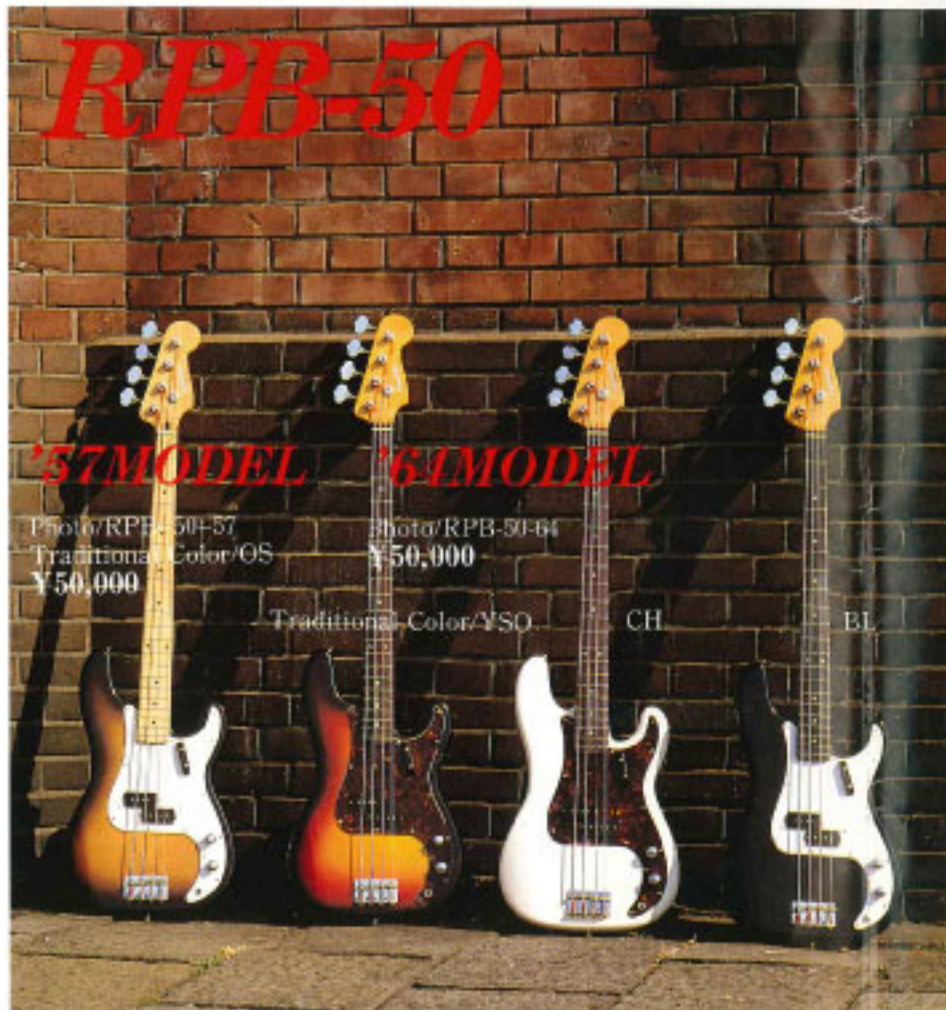

RPB-50

'57 MODEL

Photo/RPB-50-57
Traditional Color/OS
¥50,000

Traditional Color/YSO

'64 MODEL

Photo/RPB-50-64
¥50,000

CH

BL