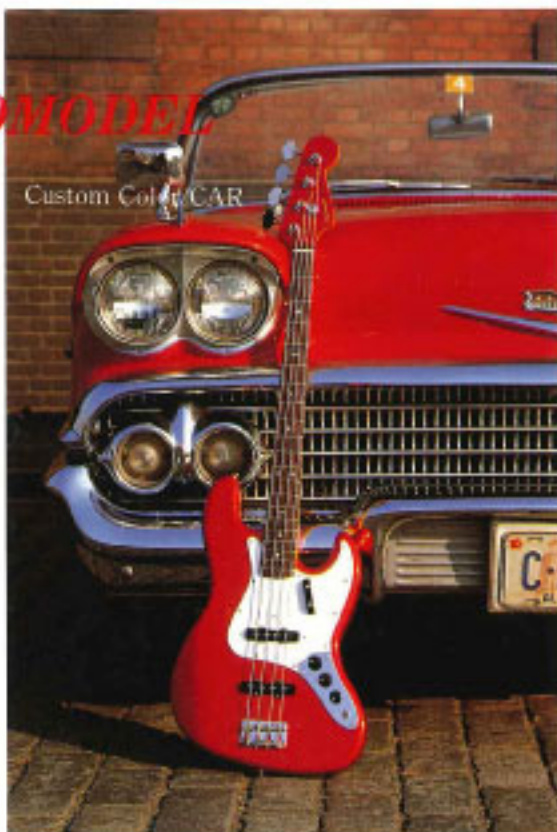

The Revival. RJB & RPB Series.

RJB-75 '60 MODEL

Photo/RJB-75-60
Traditional Color
¥75,000