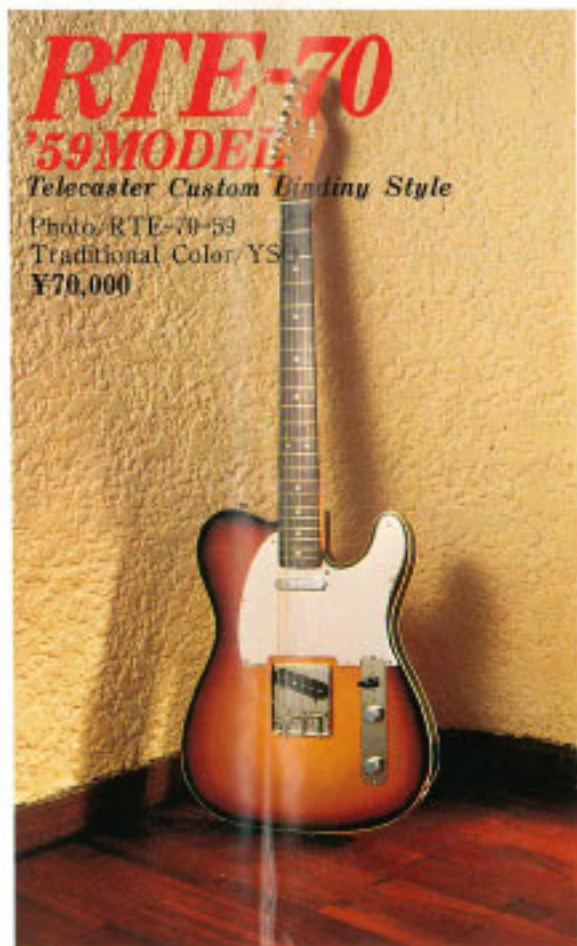

RTE-80

'48 MODEL

Broadcaster style

Photo/RTE-80-51
Traditional Color/BLD
¥80,000

RTE-60

'54 MODEL

'59 MODEL

Telecaster style

Photo/LEFT RTE-60-51
Traditional Color/BLD
RIGHT RTE-60-59
Traditional Color/YSO
¥60,000

RTE-70

'59 MODEL

Telecaster Custom Binding Style

Photo/RTE-70-59
Traditional Color/YSO
¥70,000

RMT-50

'64 MODEL

Photo/RMT-50-64