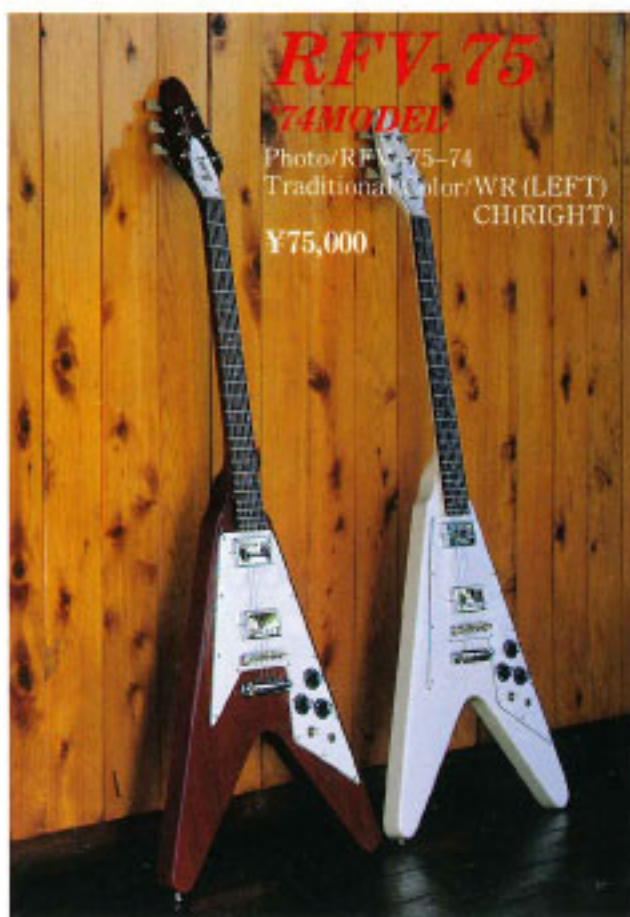

RLG-120 '59MODEL

Photo/RLG-120-59
¥120,000
Traditional Color/COS

RLG-50 '59MODEL

Photo/RLG-50-59
¥50,000

RLC-60 '60MODEL

Photo/RLC-60-60
¥60,000
Traditional Color/TS

The Revival "Burny" Series.

THE FUNCTION SERIES