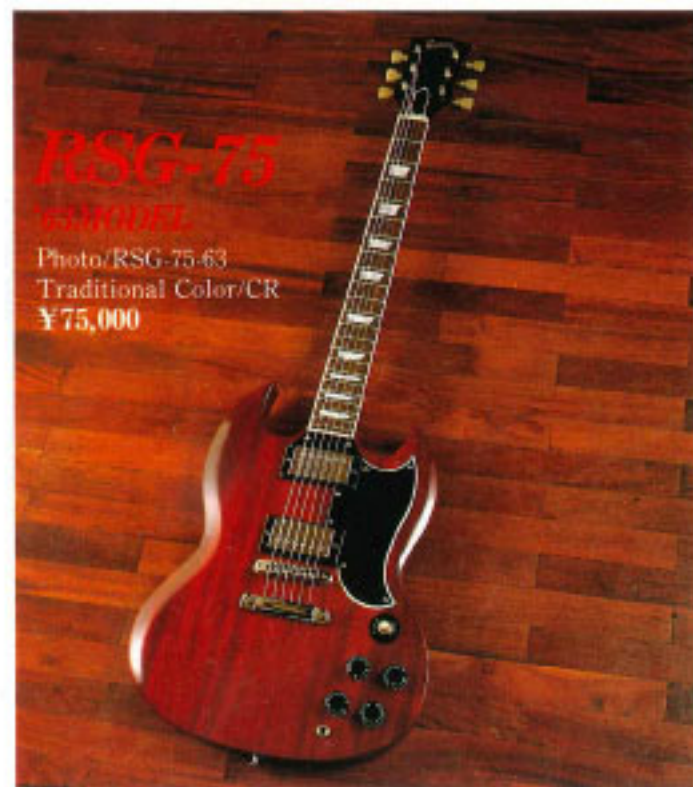

RLG-120 '59MODEL

Photo/RLG-120-59
¥120,000
Traditional Color/COS

RLG-50 '59MODEL

Photo/RLG-50-59
¥50,000

RLC-60 '60MODEL

Photo/RLC-60-60
¥60,000
Traditional Color/TS

The Revival "Burny" Series.

THE FUNCTION SERIES