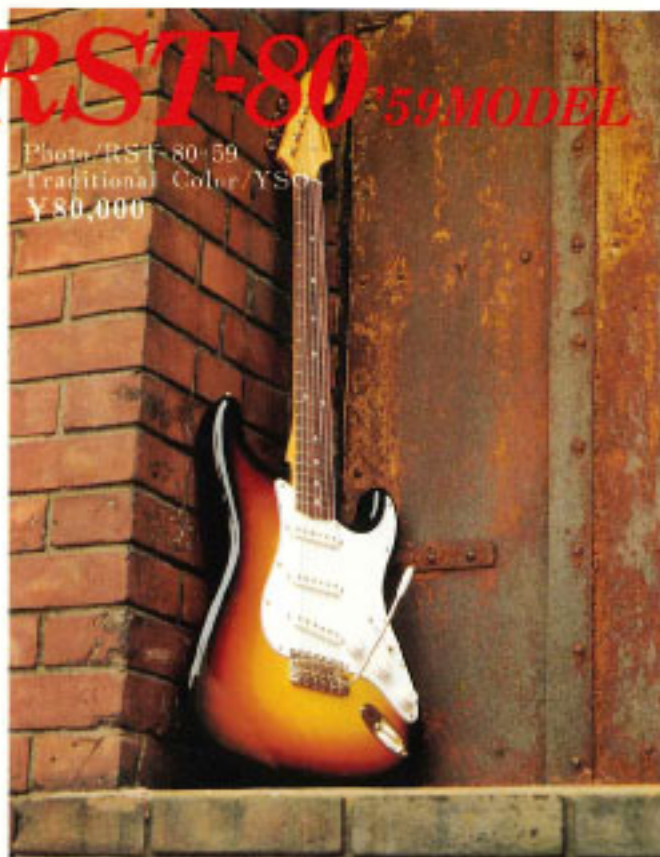

Revival.RST Series.

RST-80⁵⁹MODEL

Photo/RST-80-59
Traditional Color/Y&O
¥80,000

Photo/RST-80-59
Traditional Color/Bl.D
¥80,000