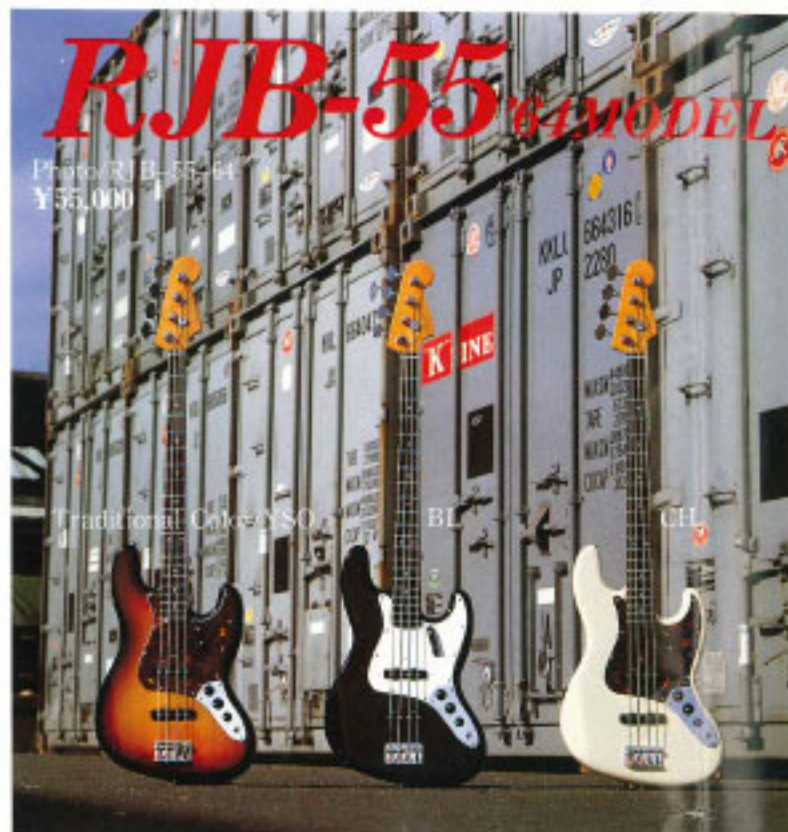

Traditional Color/YSO
¥70,000

The Revival. RJB & RPB Series.

RJB-75 '60 MODEL

Photo/RJB-75-60
Traditional Color
¥75,000

Custom Color/CAR

RJB-55 '64 MODEL

Photo/RJB-55-64
¥55,000

Traditional Color/YSO BL CH

RPB-70

'57 MODEL

Photo/RPB-70-57
¥70,000

Traditional Color/OS

'59 MODEL

Photo/RPB-70-59
¥70,000

Traditional Color/YSO

BLD