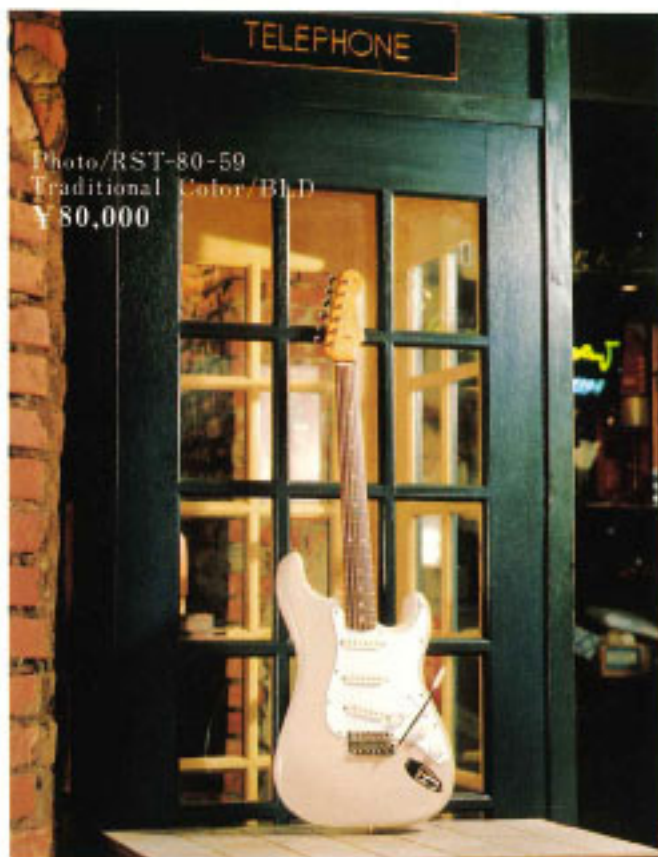

Revival.RST Series.

RST-80⁵⁹MODEL

Photo/RST-80-59
Traditional Color/Y&O
¥80,000

Photo/RST-80-59
Traditional Color/Bl.D
¥80,000