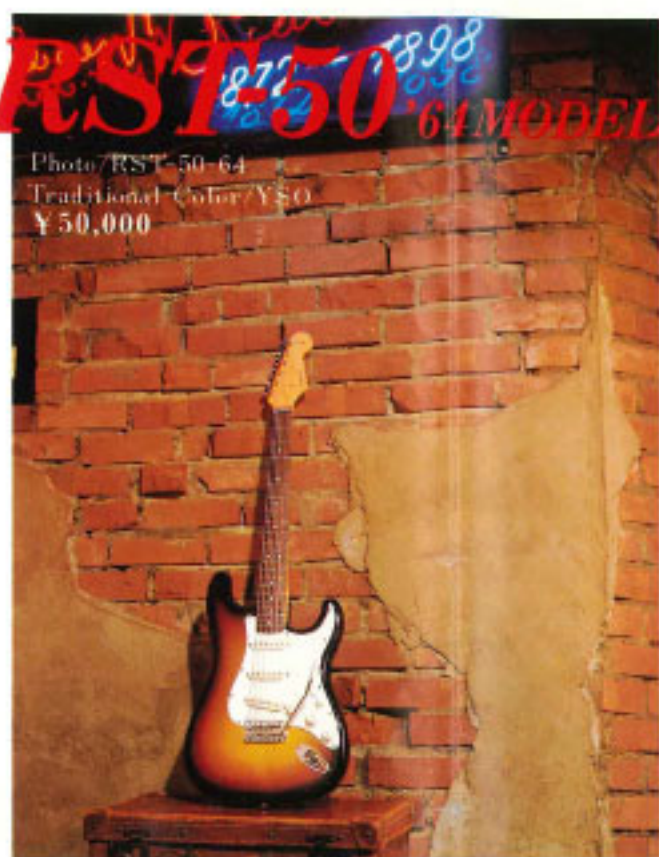

RST-50⁶⁴MODEL

Photo/RST-50-64
Traditional Color/Y&O
¥50,000