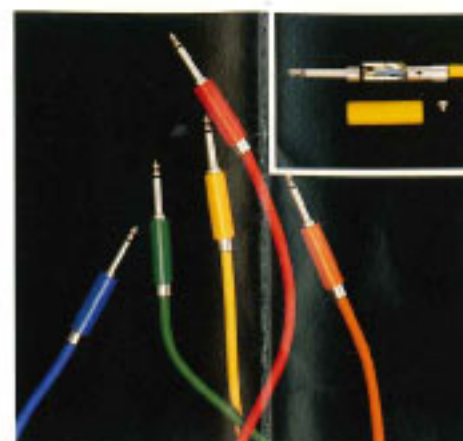

SUPER SNAKE CORDS

SS-0.5m	¥1,100
SS-1m	¥1,200
SS-3m	¥1,400
SS-5m	¥1,700
SS-7m	¥2,000
Color/Blue, Yellow, Orange, Red, Green, Black