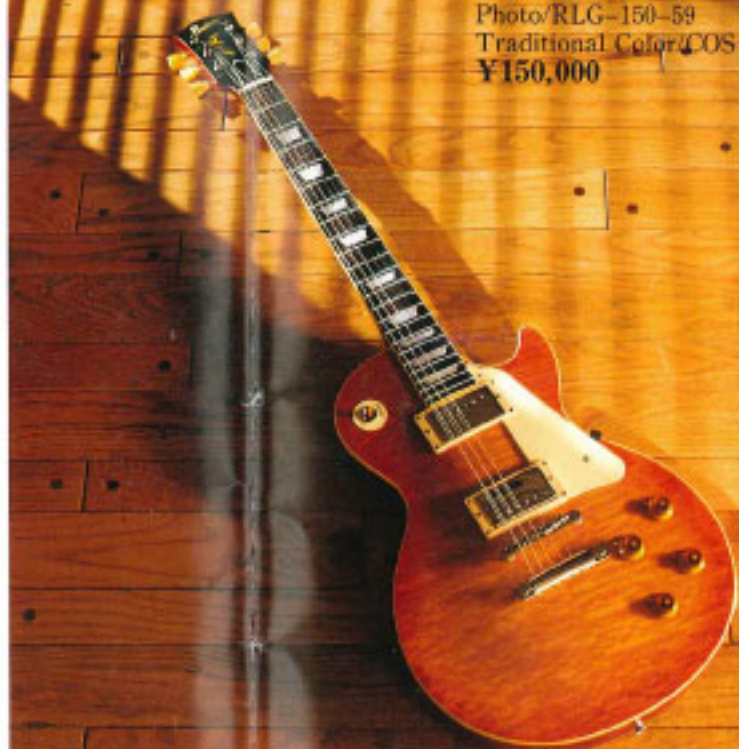

The Revival "Burny", RLG & RLC.

RLG-150 '59MODEL

Photo/RLG-150-59
Traditional Color/COS
¥150,000