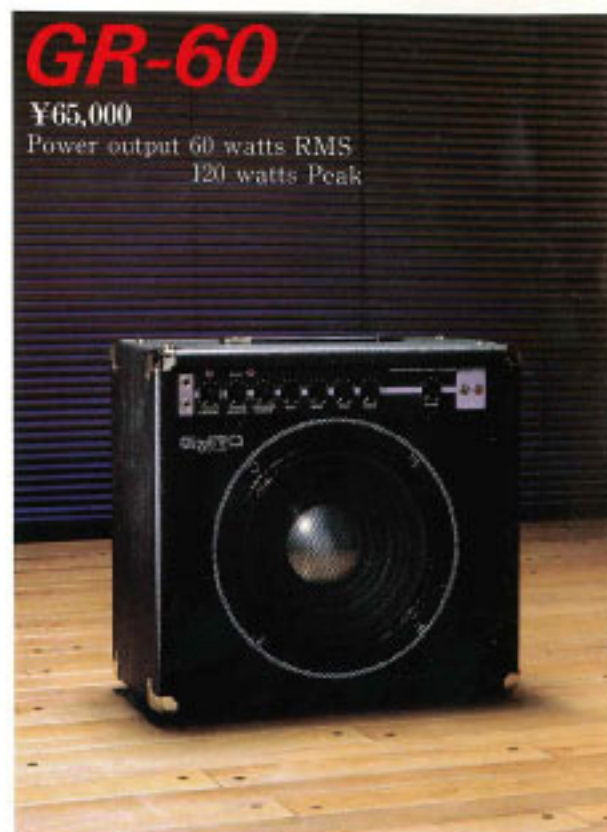

Guitar & Bass Amplifiers "GYRO" Series.

GRT-100E

TUBE AMP
BOOGIE STYLE

Y148,000

GR-60

Y65,000

Power output 60 watts RMS
120 watts Peak

Vintage Amplifiers "RV" Series.