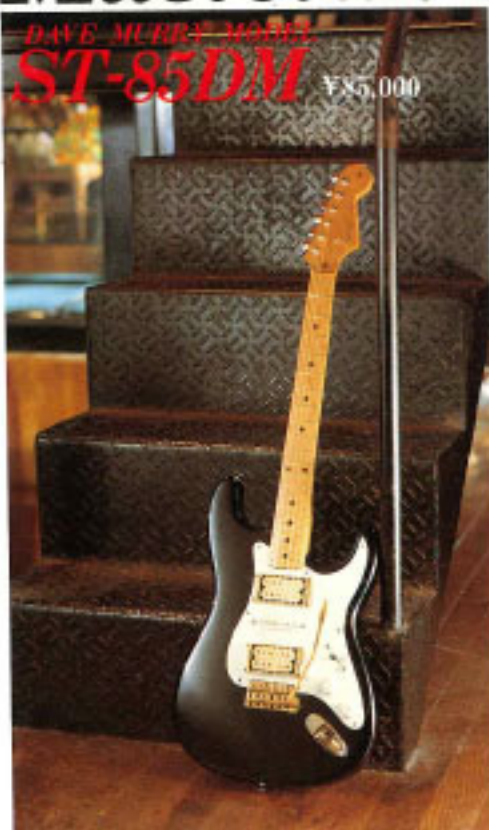

DAVE MURRY MODEL
ST-85DM ¥85,000

MICHAEL SCHENKER MODEL
FV-85MS ¥85,000

JEFF BECK MODEL
ST-70J ¥70,000