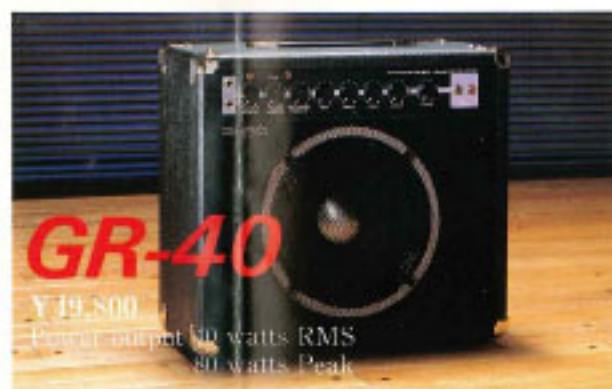

Guitar & Bass Amplifiers "GYRO" Series.

GRT-100E

TUBE AMP
BOOGIE STYLE

Y148,000

GR-60

Y65,000

Power output 60 watts RMS
120 watts Peak

Vintage Amplifiers "RV" Series.