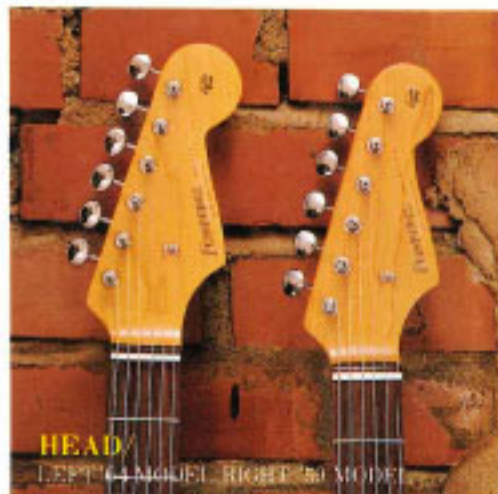

HEAD/
LEFT MODEL RIGHT MODEL